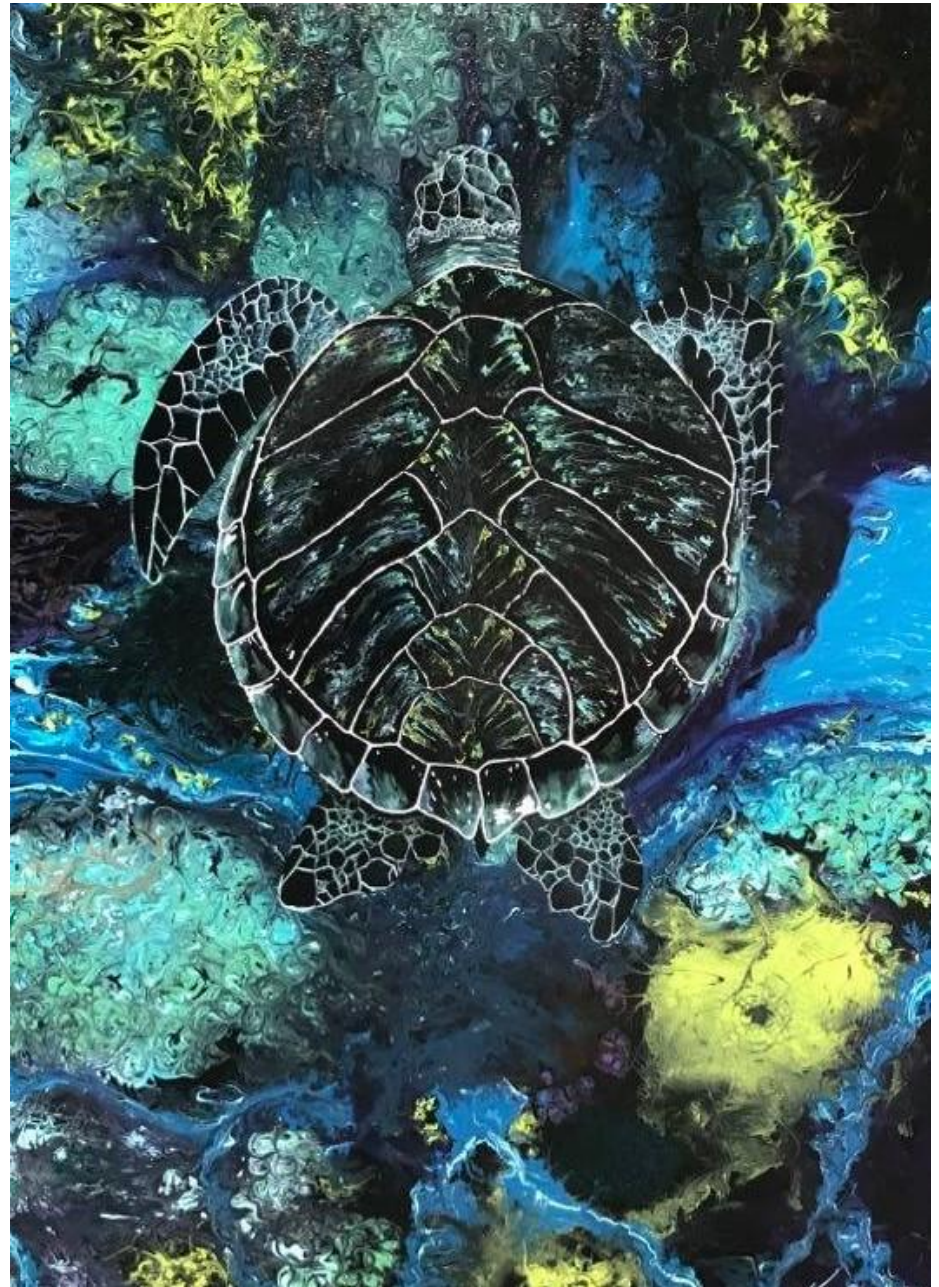

**military and emergency
services health australia**

formerly The Road Home

a charity of

the hospital research
foundation group

The Road Home Remembrance Day Breakfast

*Featuring artwork by The Road Home's Art Trolley and Art
Scholarship Program*

For enquiries and purchases please contact fsmithson@hospitalresearch.com.au

1. Kane Tomkinson, *Lady on a Pole*, vintage car parts and found objects, height 56cm, other dimensions variable. \$1,500

2. Wayne Whitfield,
Untitled (detail), Acrylic
paint on canvas, 77 x
50cm. \$1,200

3. Maxine Schofield, *Emu Evening-Alice Springs* (detail), mixed media on canvas, 81 x 40cm. \$400

4. Jason O'Malley, *Uluru Sunset* (detail), 2019, oils pastels, 42 x 29.7 cm framed. \$165

5. Jason Osmond, *Turtle Waters* (detail),
2019, Acrylic on canvas, 101 x 76cm.
\$2,500

6. Jason Harwood, *Water Splash* (detail), 2019, acrylic on board, 135 x 95cm framed. \$2,500

7. David Gillard, *Boots, Bullet Holes & Brain Cells* (detail), oil on canvas, 51 x 76 cm, \$800

8. Mick Eden, *Rameses II* (detail), 2019, coloured pencils, 49 x 35 cm framed. \$480