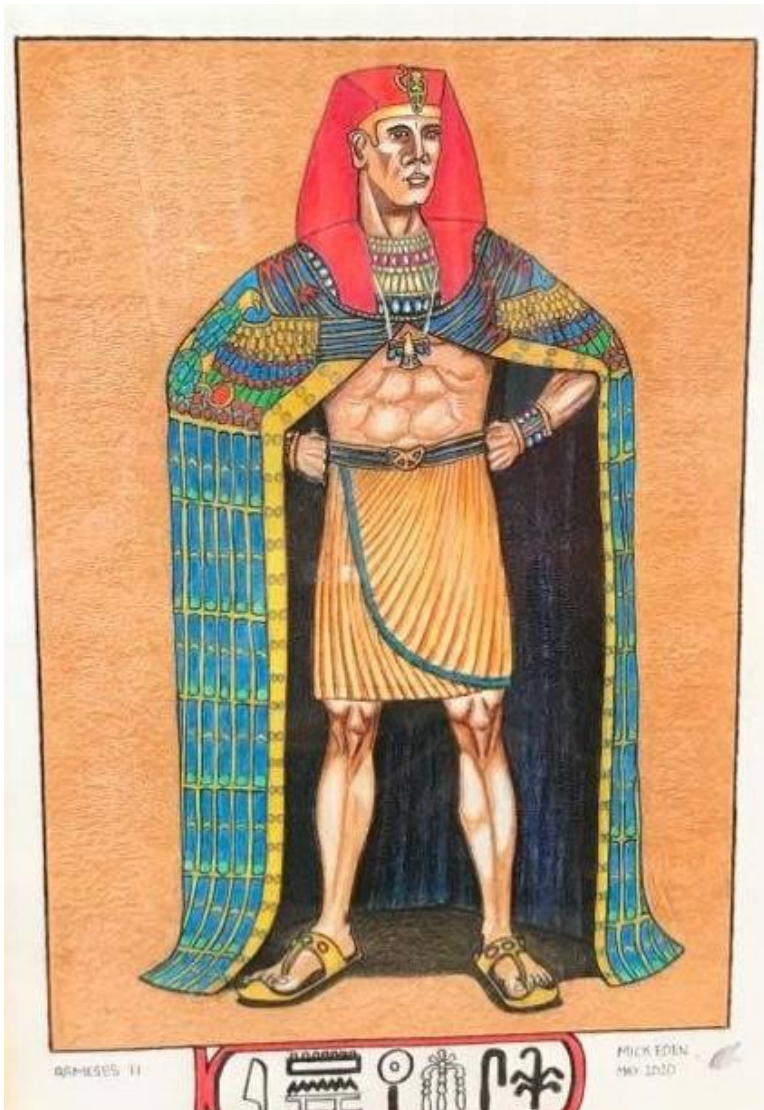

For enquiries and purchases please contact fsmithson@hospitalresearch.com.au

1. Kane Tomkinson, *Lady on a Pole*, vintage car parts and found objects, height 56cm, other dimensions variable. \$1,500

2. Wayne Whitfield,
Untitled (detail), Acrylic
paint on canvas, 77 x
50cm. \$1,200

3. Maxine Schofield, *Emu Evening-Alice Springs* (detail), mixed media on canvas, 81 x 40cm. \$400

4. Jason O'Malley, *Uluru Sunset* (detail), 2019, oils pastels, 42 x 29.7 cm framed. \$165

5. Jason Osmond, *Turtle Waters* (detail),
2019, Acrylic on canvas, 101 x 76cm.
\$2,500

6. Jason Harwood, *Water Splash* (detail), 2019, acrylic on board, 135 x 95cm framed. \$2,500

7. David Gillard, *Boots, Bullet Holes & Brain Cells* (detail), oil on canvas, 51 x 76 cm, \$800

8. Mick Eden, *Rameses II* (detail), 2019, coloured pencils, 49 x 35 cm framed. \$480